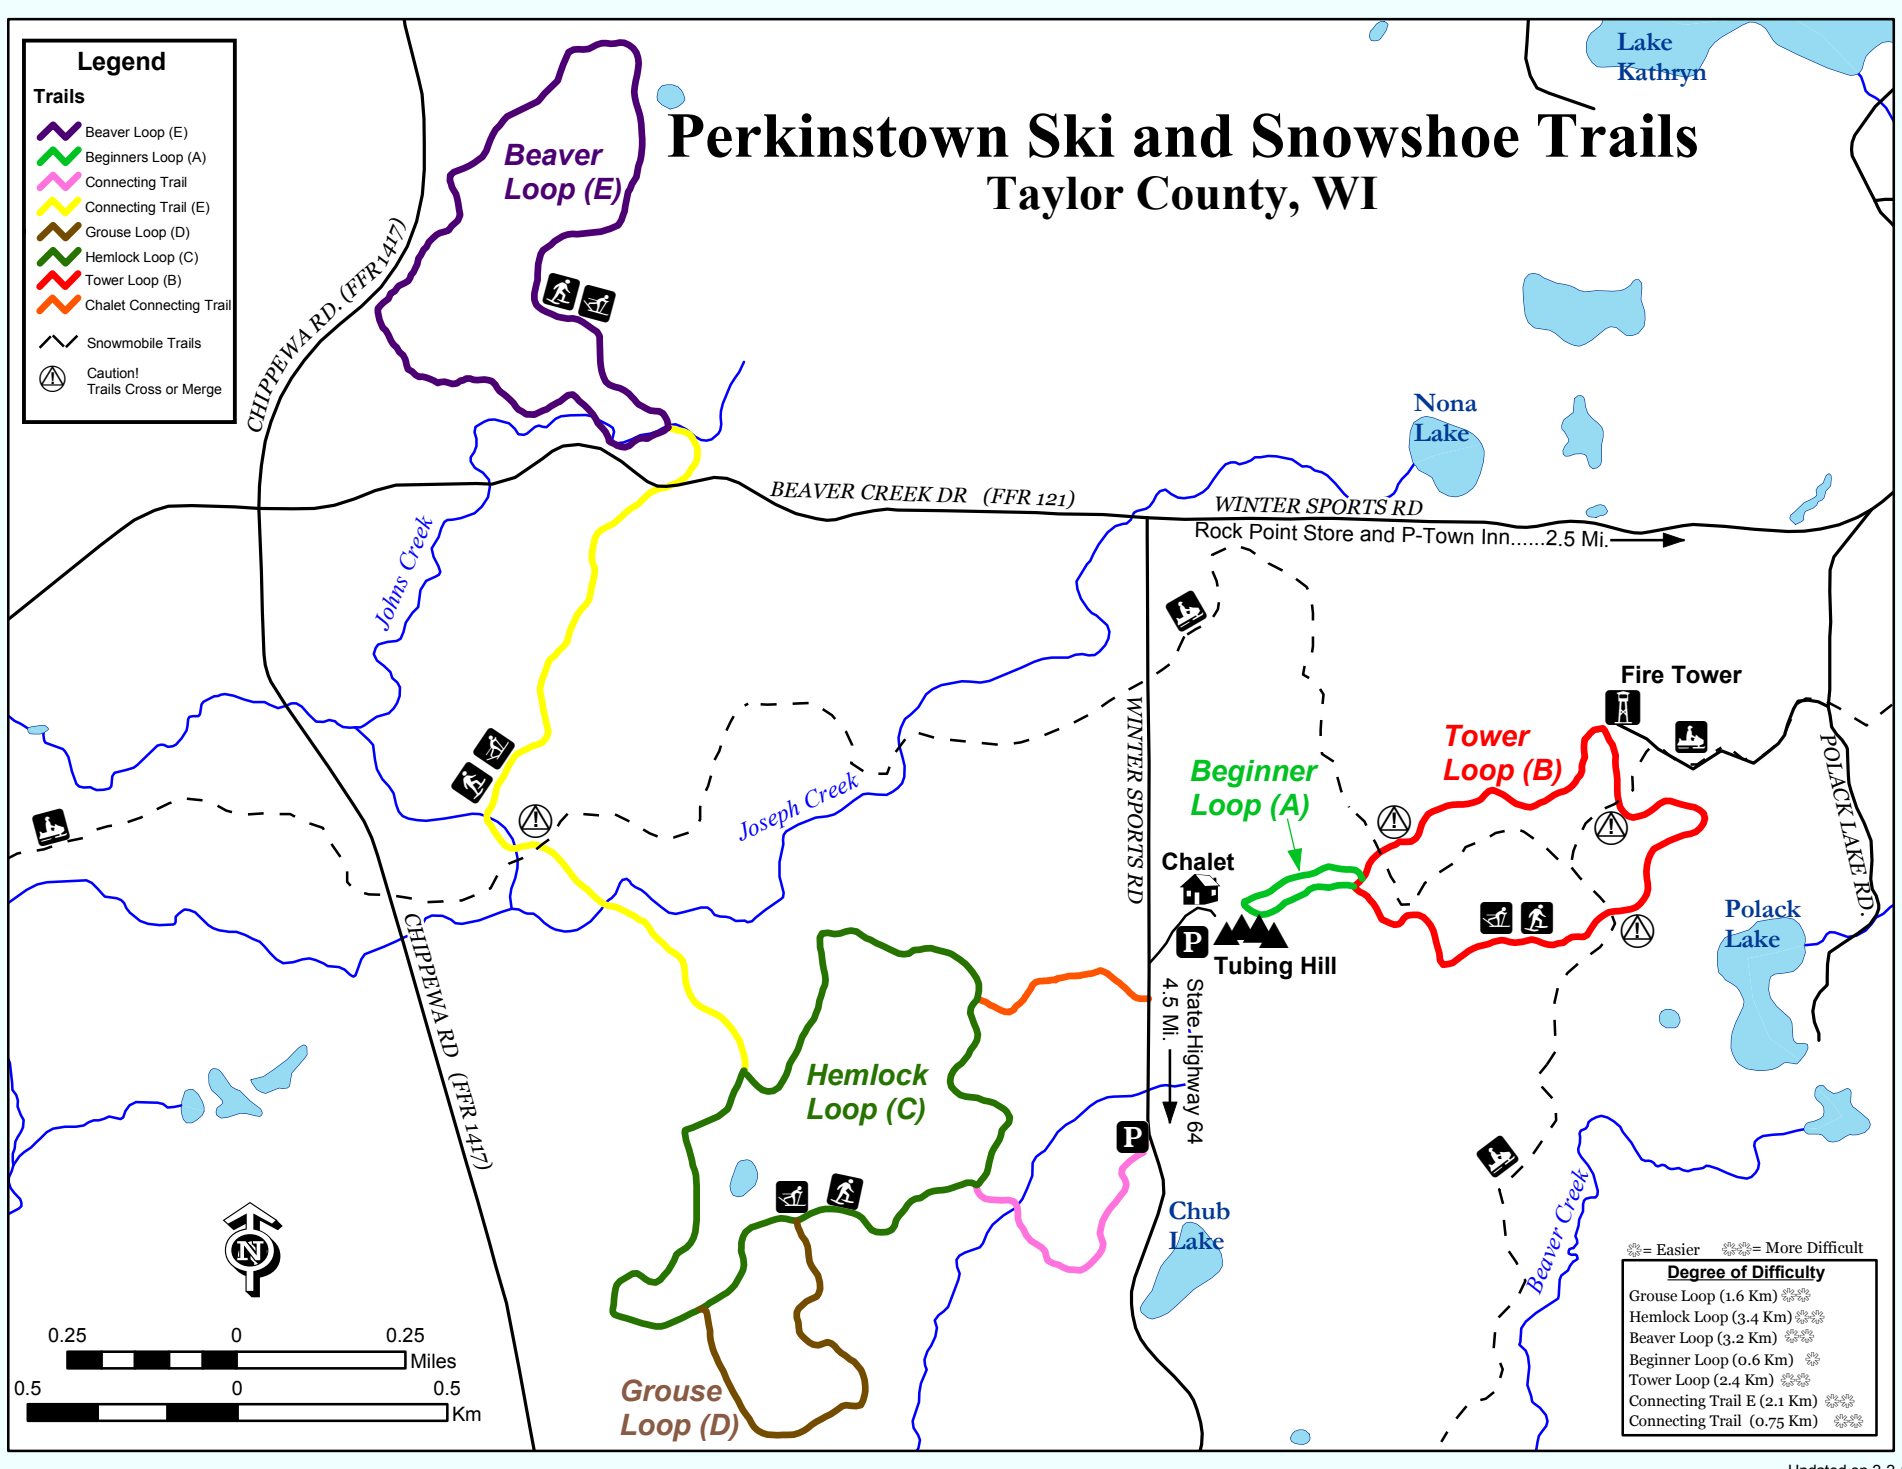

# Perkinstown Ski and Snowshoe Trails

## Taylor County, WI

**Legend**

**Trails**

-  Beaver Loop (E)
-  Beginners Loop (A)
-  Connecting Trail
-  Connecting Trail (E)
-  Grouse Loop (D)
-  Hemlock Loop (C)
-  Tower Loop (B)
-  Chalet Connecting Trail
-  Snowmobile Trails
-  Caution!  
Trails Cross or Merge

☼ = Easier ☼☼ = More Difficult

Degree of Difficulty	
Grouse Loop (1.6 Km)	☼☼
Hemlock Loop (3.4 Km)	☼☼
Beaver Loop (3.2 Km)	☼☼
Beginner Loop (0.6 Km)	☼
Tower Loop (2.4 Km)	☼☼
Connecting Trail E (2.1 Km)	☼☼
Connecting Trail (0.75 Km)	☼☼