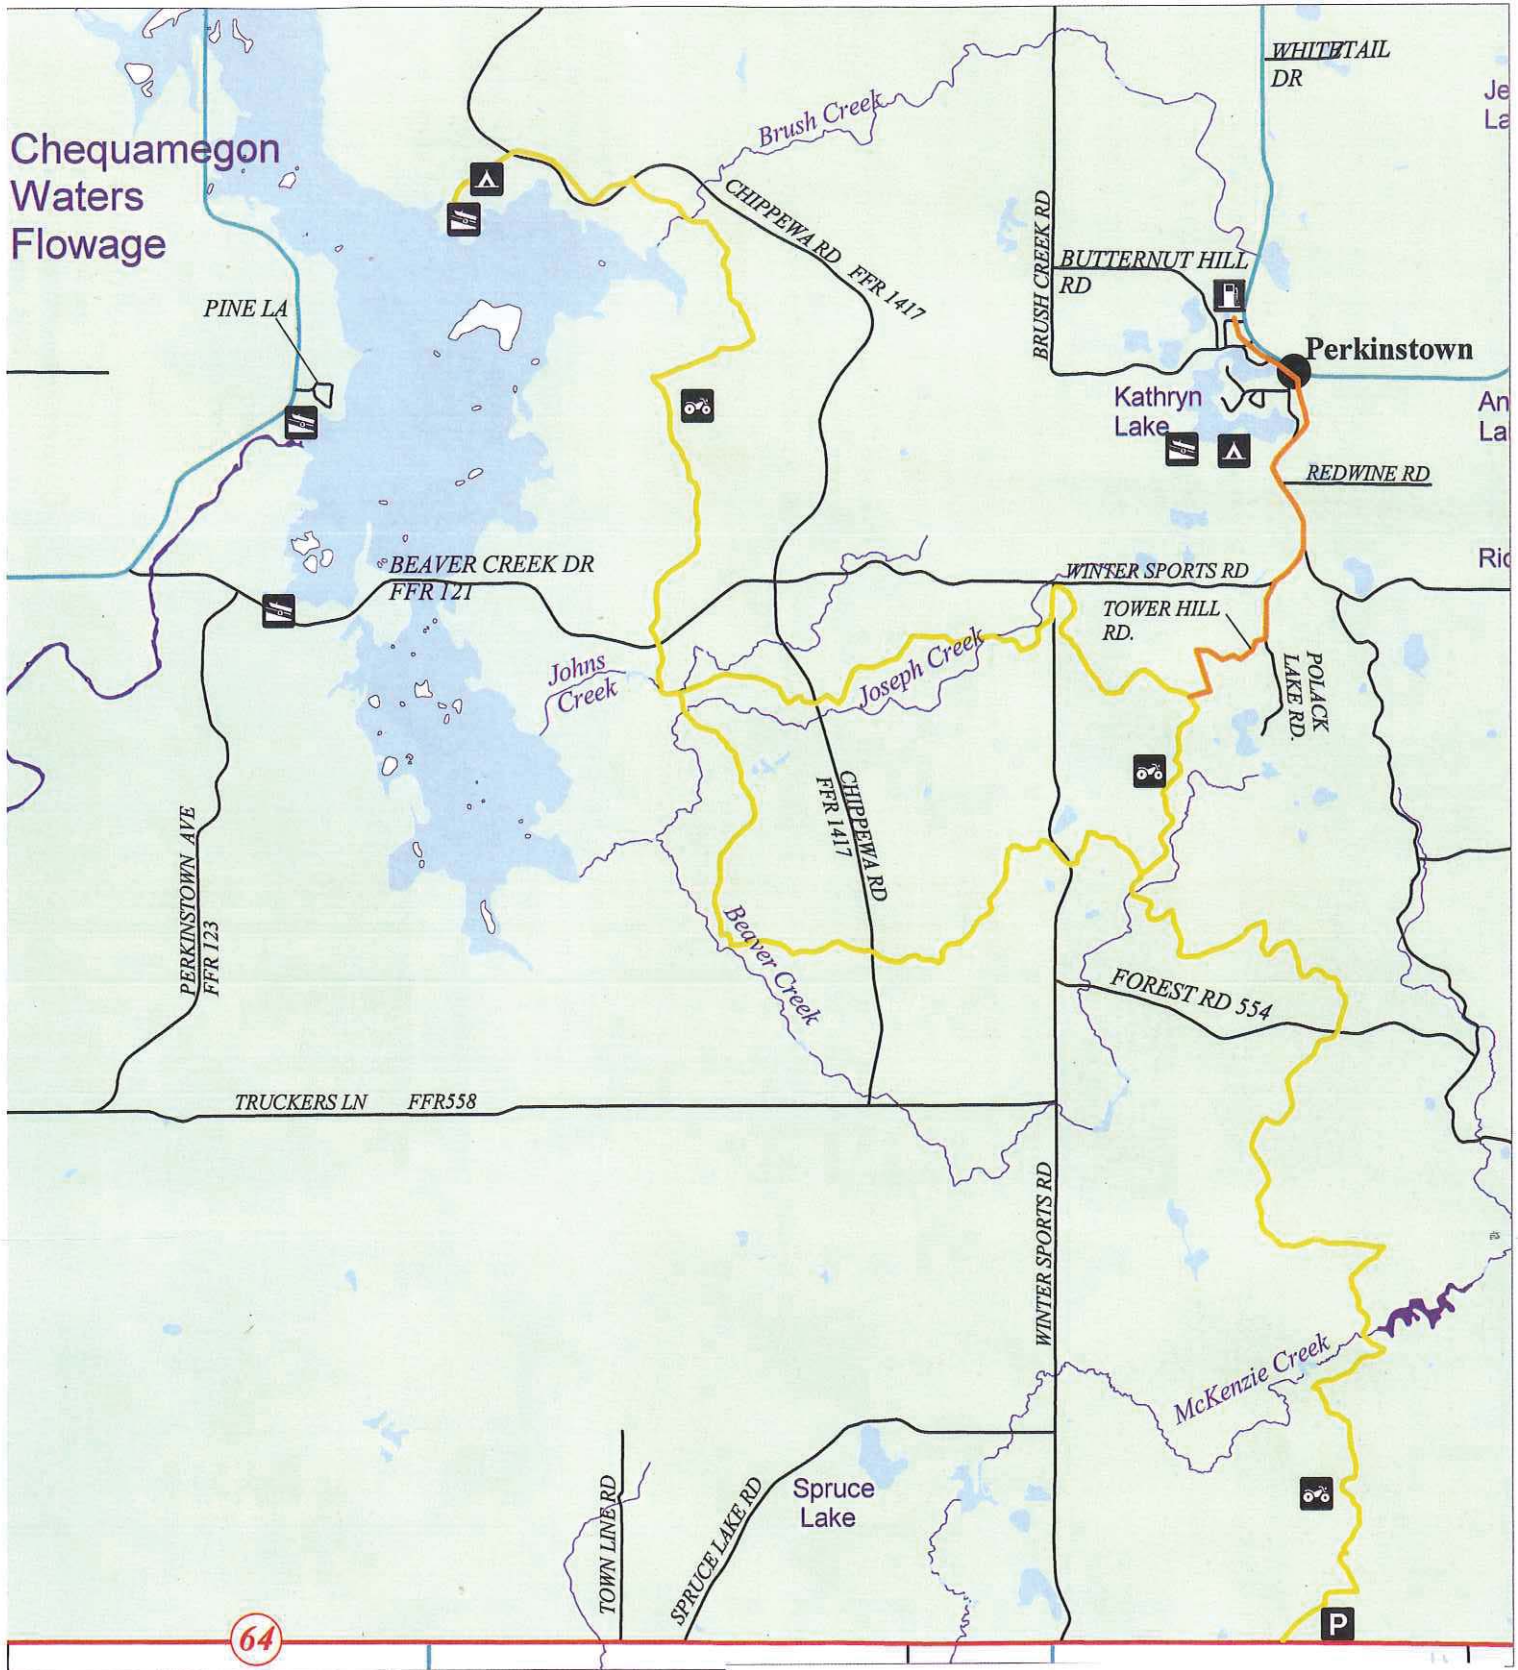

Perkinstown ATV Trails

LEGEND

- | | | | | | |
|---|----------------|---|-----------------------------|---|------------|
|  | ATV Road Route |  | Food/Gas |  | Atv Trails |
|  | ATV Trail |  | Picnic Area |  | Parking |
|  | State Highway |  | Boat Launch |  | Camping |
|  | County Highway |  | Chequamegon National Forest | | |
|  | Local Roads | | | | |